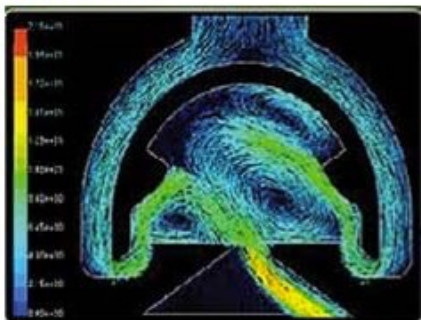

Precision™ Series Spray Nozzle

All nozzles are not created equal!

TORO's Precision Series Spray Nozzles:

- Save you over 35% on your new or existing spray zones every day compared to every other manufacturer's nozzles.
- Reduce water run-off by slowing down the application rate, allowing water to percolate into your soil.
- Minimize unwanted overspray by being less susceptible to wind distortion.
- Eliminate service calls by using fixed (not adjustable) patterns.

Toro's Precision Series Spray Nozzles are the most efficient spray nozzles available to help manage water use, eliminate runoff and reduce customer water bills. No other manufacturer even comes close! Insist on Toro Precision Nozzles regardless of which spray body your installer uses! With over 100 nozzle patterns available, Toro Precision Nozzles are the superior choice for accuracy, efficiency, and water savings!

- The Precision Spray Nozzles 1"/hr precipitation rate ensures that water is applied more slowly and evenly without sacrificing landscape health.
- Precision Spray Nozzles have been verified by independent laboratories to use 1/3 less water while producing the same lush results that spray heads have become famous for!

Fluidics Technology

Water expands and collapses inside the H₂O Chip created high-frequency oscillating streams which allow for distance of throw using 1/3 less flow.

Don't let this happen to you!

Toro's award winning Precision Nozzles come in fixed spray patterns, eliminating the "wandering" common with variable adjusting nozzles (VAN). Precision Nozzles stay in place, reducing water waste and eliminating costly service calls.